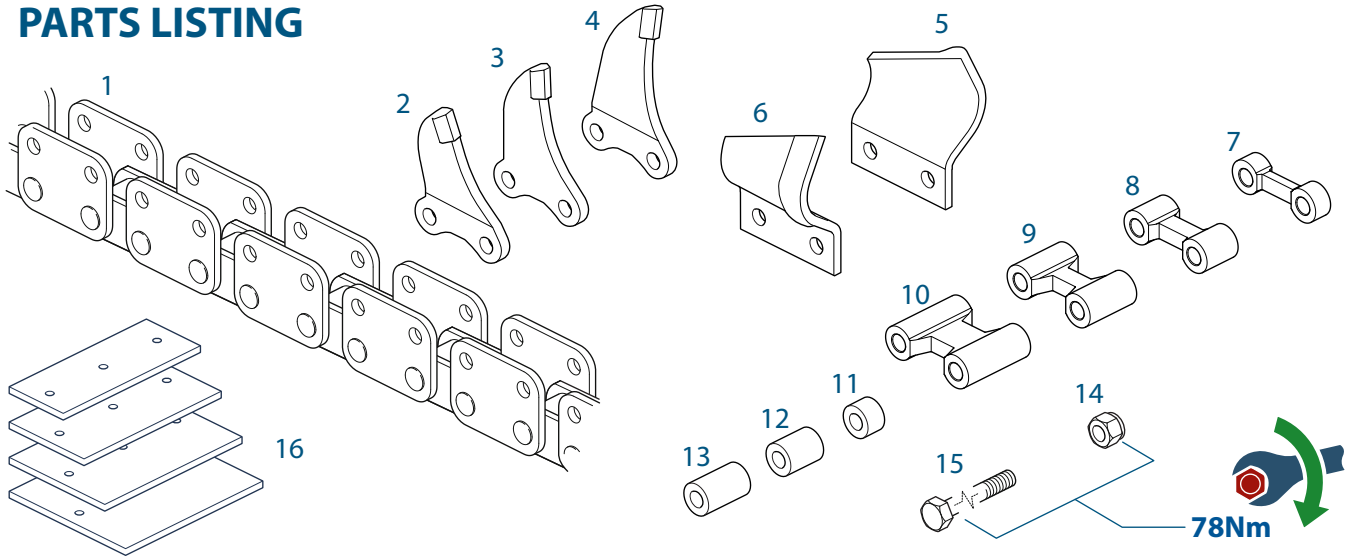

MT TRENCHER WORK INSTRUCTION

600 x 150mm 24 STN COMBI

Part No: 44-2904 - Revision: 4 - Date: 25 November 2013 12:40 PM

PARTS LISTING

ITEM	PART NUMBER	REV*	QUANTITY	DESCRIPTION
1	44-2024	1	N/A	CHAIN - 82 LINKS(1200 DEEP)
1	44-2025	1	N/A	CHAIN - 64 LINKS (900 DEEP)
1	44-2026	1	1	CHAIN - 48 LINKS (600 DEEP)
2	44-2003	1	6	TOOTH - MINI-T RIGHT HAND TUNGSTEN
3	44-2002	1	6	TOOTH - MINI-T CENTRE TUNGSTEN
4	44-2001	1	6	TOOTH - MINI-T LEFT HAND TUNGSTEN
5	44-2010	1	3	TOOTH - MINI-T LEFT HAND EARTH
6	44-2011	1	3	TOOTH - MINI-T RIGHT HAND EARTH
7	44-2031	2	20	SPACER BLOCK - 12mm WIDE
8	44-2032	2	N/A	SPACER BLOCK - 25mm WIDE
9	44-2033	2	N/A	SPACER BLOCK - 37.5mm WIDE
10	44-2034	2	N/A	SPACER BLOCK - 50mm WIDE
11	44-2029	1	8	CHAIN SPACER - 15.3 LONG
12	44-2028	1	N/A	CHAIN SPACER - 30.0 LONG
13	44-2027	1	22	CHAIN SPACER - 38.5 LONG
14	99-9184	1	48	FIXING - NUT NYLOC M10
15	99-9124-025	1	2	FIXING - SETSCREW - M10 x 25mm
15	99-9124-030	1	8	FIXING - SETSCREW - M10 x 30mm
15	99-9114-040	1	4	FIXING - BOLT - M10 x 40mm
15	99-9114-050	1	8	FIXING - BOLT - M10 x 50mm
15	99-9114-055	1	N/A	FIXING - BOLT - M10 x 55mm
15	99-9114-060	1	N/A	FIXING - BOLT - M10 x 60mm
15	99-9114-065	1	4	FIXING - BOLT - M10 x 65mm
15	99-9114-070	1	2	FIXING - BOLT - M10 x 70mm
15	99-9114-075	1	8	FIXING - BOLT - M10 x 75mm
15	99-9114-080	1	N/A	FIXING - BOLT - M10 x 80mm
15	99-9114-085	1	N/A	FIXING - BOLT - M10 x 85mm
15	99-9114-090	1	4	FIXING - BOLT - M10 x 90mm
15	99-9114-100	1	8	FIXING - BOLT - M10 x 100mm
15	99-9114-110	1	N/A	FIXING - BOLT - M10 x 110mm
15	99-9114-120	1	N/A	FIXING - BOLT - M10 x 120mm
15	99-9114-200	1	N/A	FIXING - BOLT - M10 x 200mm
15	99-9114-210	1	N/A	FIXING - BOLT - M10 x 210mm
15	99-9114-230	1	N/A	FIXING - BOLT - M10 x 230mm
15	99-9114-250	1	N/A	FIXING - BOLT - M10 x 250mm
15	99-9114-260	1	N/A	FIXING - BOLT - M10 x 260mm
15	99-9114-280	1	N/A	FIXING - BOLT - M10 x 280mm
15	99-9114-290	1	N/A	FIXING - BOLT - M10 x 290mm
16	42-1058	1	1	SCRAPER - 332 x 130 (FOR 150 CHAIN)
16	42-1030	1	N/A	SCRAPER - 332 x 180 (FOR 200 CHAIN)
16	42-1052	1	N/A	SCRAPER - 332 x 230 (FOR 250 CHAIN)
16	42-1057	1	N/A	SCRAPER - 332 x 280 (FOR 300 CHAIN)