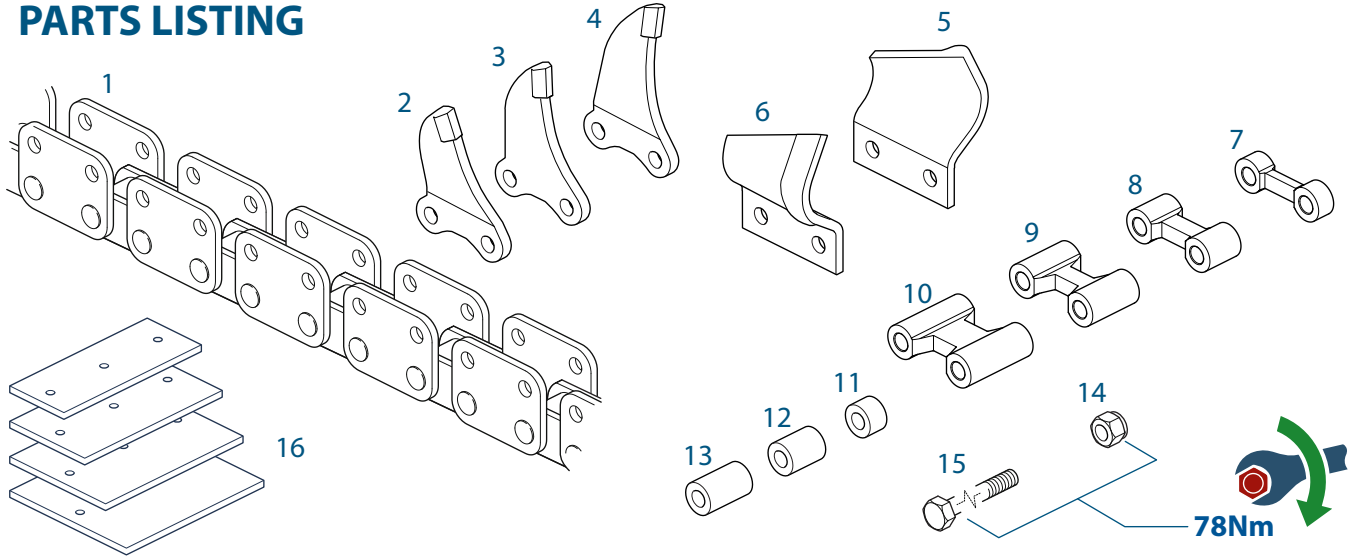

### PARTS LISTING

ITEM	PART NUMBER	REV*	QUANTITY	DESCRIPTION
1	44-2024	1	N/A	CHAIN - 82 LINKS(1200 DEEP)
1	44-2025	1	1	CHAIN - 64 LINKS (900 DEEP)
1	44-2026	1	N/A	CHAIN - 48 LINKS (600 DEEP)
2	44-2003	1	6	TOOTH - MINI-T RIGHT HAND TUNGSTEN
3	44-2002	1	8	TOOTH - MINI-T CENTRE TUNGSTEN
4	44-2001	1	6	TOOTH - MINI-T LEFT HAND TUNGSTEN
5	44-2010	1	6	TOOTH - MINI-T LEFT HAND EARTH
6	44-2011	1	6	TOOTH - MINI-T RIGHT HAND EARTH
7	44-2031	2	4	SPACER BLOCK - 12mm WIDE
8	44-2032	2	8	SPACER BLOCK - 25mm WIDE
9	44-2033	2	N/A	SPACER BLOCK - 37.5mm WIDE
10	44-2034	2	N/A	SPACER BLOCK - 50mm WIDE
11	44-2029	1	N/A	CHAIN SPACER - 15.3 LONG
12	44-2028	1	4	CHAIN SPACER - 30.0 LONG
13	44-2027	1	28	CHAIN SPACER - 38.5 LONG
14	99-9184	1	64	FIXING - NUT NYLOC M10
15	99-9124-025	1	8	FIXING - SETSCREW - M10 x 25mm
15	99-9124-030	1	12	FIXING - SETSCREW - M10 x 30mm
15	99-9114-040	1	4	FIXING - BOLT - M10 x 40mm
15	99-9114-050	1	N/A	FIXING - BOLT - M10 x 50mm
15	99-9114-055	1	8	FIXING - BOLT - M10 x 55mm
15	99-9114-060	1	N/A	FIXING - BOLT - M10 x 60mm
15	99-9114-065	1	4	FIXING - BOLT - M10 x 65mm
15	99-9114-070	1	8	FIXING - BOLT - M10 x 70mm
15	99-9114-075	1	8	FIXING - BOLT - M10 x 75mm
15	99-9114-080	1	N/A	FIXING - BOLT - M10 x 80mm
15	99-9114-085	1	4	FIXING - BOLT - M10 x 85mm
15	99-9114-090	1	N/A	FIXING - BOLT - M10 x 90mm
15	99-9114-100	1	N/A	FIXING - BOLT - M10 x 100mm
15	99-9114-110	1	N/A	FIXING - BOLT - M10 x 110mm
15	99-9114-120	1	N/A	FIXING - BOLT - M10 x 120mm
15	99-9114-200	1	N/A	FIXING - BOLT - M10 x 200mm
15	99-9114-210	1	N/A	FIXING - BOLT - M10 x 210mm
15	99-9114-230	1	N/A	FIXING - BOLT - M10 x 230mm
15	99-9114-250	1	N/A	FIXING - BOLT - M10 x 250mm
15	99-9114-260	1	N/A	FIXING - BOLT - M10 x 260mm
15	99-9114-280	1	N/A	FIXING - BOLT - M10 x 280mm
15	99-9114-290	1	N/A	FIXING - BOLT - M10 x 290mm
16	42-1058	1	1	SCRAPER - 332 x 130 (FOR 150 CHAIN)
16	42-1030	1	N/A	SCRAPER - 332 x 180 (FOR 200 CHAIN)
16	42-1052	1	N/A	SCRAPER - 332 x 230 (FOR 250 CHAIN)
16	42-1057	1	N/A	SCRAPER - 332 x 280 (FOR 300 CHAIN)