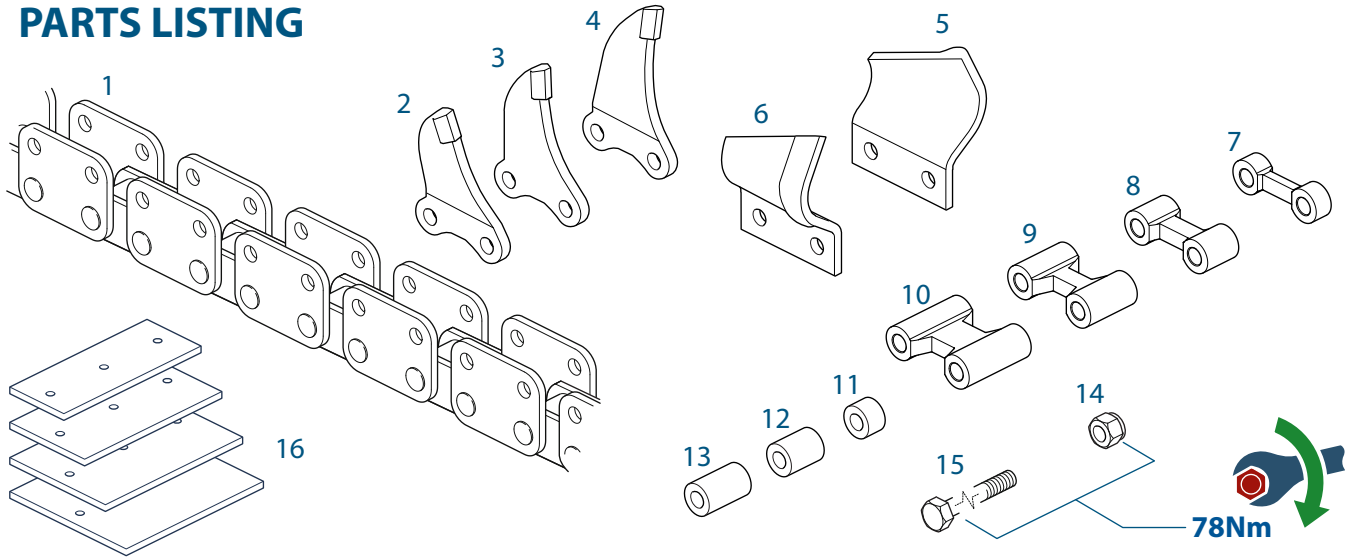

MT TRENCHER WORK INSTRUCTION

900 x 200mm 32 STN COMBI

Part No: 44-2912 - Revision: 4 - Date: 25 November 2013 12:50 PM

PARTS LISTING

ITEM	PART NUMBER	REV*	QUANTITY	DESCRIPTION
1	44-2024	1	N/A	CHAIN - 82 LINKS(1200 DEEP)
1	44-2025	1	1	CHAIN - 64 LINKS (900 DEEP)
1	44-2026	1	N/A	CHAIN - 48 LINKS (600 DEEP)
2	44-2003	1	6	TOOTH - MINI-T RIGHT HAND TUNGSTEN
3	44-2002	1	8	TOOTH - MINI-T CENTRE TUNGSTEN
4	44-2001	1	6	TOOTH - MINI-T LEFT HAND TUNGSTEN
5	44-2010	1	6	TOOTH - MINI-T LEFT HAND EARTH
6	44-2011	1	6	TOOTH - MINI-T RIGHT HAND EARTH
7	44-2031	2	4	SPACER BLOCK - 12mm WIDE
8	44-2032	2	4	SPACER BLOCK - 25mm WIDE
9	44-2033	2	N/A	SPACER BLOCK - 37.5mm WIDE
10	44-2034	2	8	SPACER BLOCK - 50mm WIDE
11	44-2029	1	N/A	CHAIN SPACER - 15.3 LONG
12	44-2028	1	4	CHAIN SPACER - 30.0 LONG
13	44-2027	1	28	CHAIN SPACER - 38.5 LONG
14	99-9184	1	64	FIXING - NUT NYLOC M10
15	99-9124-025	1	4	FIXING - SETSCREW - M10 x 25mm
15	99-9124-030	1	12	FIXING - SETSCREW - M10 x 30mm
15	99-9114-040	1	4	FIXING - BOLT - M10 x 40mm
15	99-9114-050	1	4	FIXING - BOLT - M10 x 50mm
15	99-9114-055	1	N/A	FIXING - BOLT - M10 x 55mm
15	99-9114-060	1	N/A	FIXING - BOLT - M10 x 60mm
15	99-9114-065	1	4	FIXING - BOLT - M10 x 65mm
15	99-9114-070	1	4	FIXING - BOLT - M10 x 70mm
15	99-9114-075	1	12	FIXING - BOLT - M10 x 75mm
15	99-9114-080	1	8	FIXING - BOLT - M10 x 80mm
15	99-9114-085	1	N/A	FIXING - BOLT - M10 x 85mm
15	99-9114-090	1	N/A	FIXING - BOLT - M10 x 90mm
15	99-9114-100	1	4	FIXING - BOLT - M10 x 100mm
15	99-9114-110	1	N/A	FIXING - BOLT - M10 x 110mm
15	99-9114-120	1	8	FIXING - BOLT - M10 x 120mm
15	99-9114-200	1	N/A	FIXING - BOLT - M10 x 200mm
15	99-9114-210	1	N/A	FIXING - BOLT - M10 x 210mm
15	99-9114-230	1	N/A	FIXING - BOLT - M10 x 230mm
15	99-9114-250	1	N/A	FIXING - BOLT - M10 x 250mm
15	99-9114-260	1	N/A	FIXING - BOLT - M10 x 260mm
15	99-9114-280	1	N/A	FIXING - BOLT - M10 x 280mm
15	99-9114-290	1	N/A	FIXING - BOLT - M10 x 290mm
16	42-1058	1	N/A	SCRAPER - 332 x 130 (FOR 150 CHAIN)
16	42-1030	1	1	SCRAPER - 332 x 180 (FOR 200 CHAIN)
16	42-1052	1	N/A	SCRAPER - 332 x 230 (FOR 250 CHAIN)
16	42-1057	1	N/A	SCRAPER - 332 x 280 (FOR 300 CHAIN)