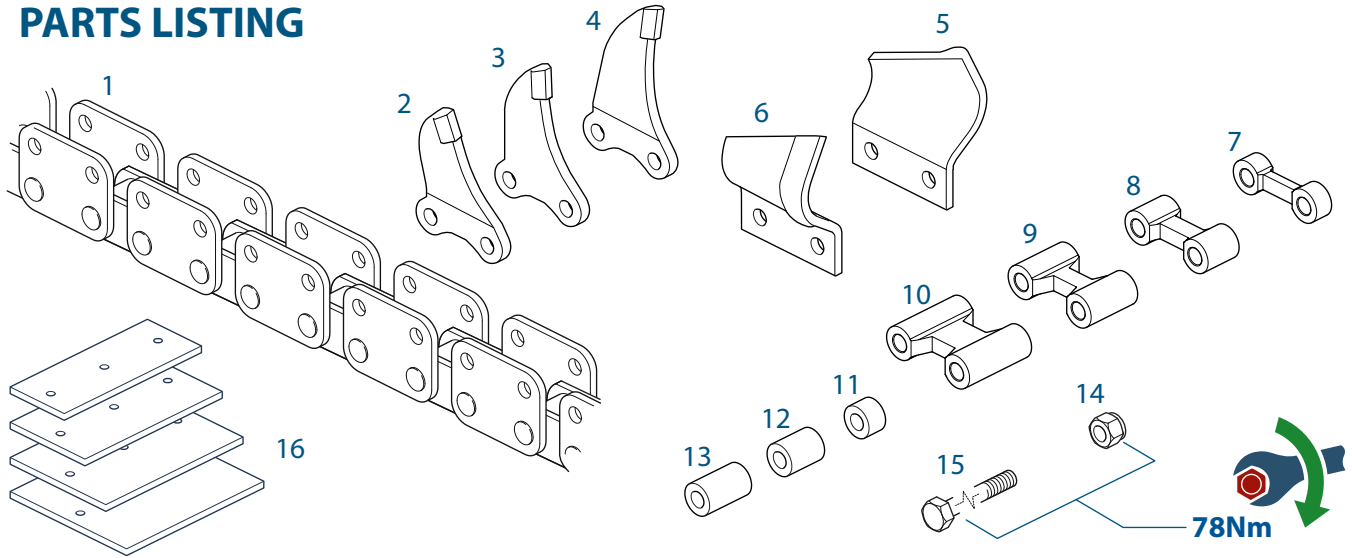

MT TRENCHER WORK INSTRUCTION

900 x 250mm 32 STN COMBI

Part No: 44-2915 - Revision: 4 - Date: 25 November 2013 12:51 PM

PARTS LISTING

ITEM	PART NUMBER	REV*	QUANTITY	DESCRIPTION
1	44-2024	1	N/A	CHAIN - 82 LINKS(1200 DEEP)
1	44-2025	1	1	CHAIN - 64 LINKS (900 DEEP)
1	44-2026	1	N/A	CHAIN - 48 LINKS (600 DEEP)
2	44-2003	1	10	TOOTH - MINI-T RIGHT HAND TUNGSTEN
3	44-2002	1	2	TOOTH - MINI-T CENTRE TUNGSTEN
4	44-2001	1	10	TOOTH - MINI-T LEFT HAND TUNGSTEN
5	44-2010	1	10	TOOTH - MINI-T LEFT HAND EARTH
6	44-2011	1	8	TOOTH - MINI-T RIGHT HAND EARTH
7	44-2031	2	8	SPACER BLOCK - 12mm WIDE
8	44-2032	2	8	SPACER BLOCK - 25mm WIDE
9	44-2033	2	N/A	SPACER BLOCK - 37.5mm WIDE
10	44-2034	2	16	SPACER BLOCK - 50mm WIDE
11	44-2029	1	8	CHAIN SPACER - 15.3 LONG
12	44-2028	1	N/A	CHAIN SPACER - 30.0 LONG
13	44-2027	1	28	CHAIN SPACER - 38.5 LONG
14	99-9184	1	64	FIXING - NUT NYLOC M10
15	99-9124-025	1	8	FIXING - SETSCREW - M10 x 25mm
15	99-9124-030	1	6	FIXING - SETSCREW - M10 x 30mm
15	99-9114-040	1	N/A	FIXING - BOLT - M10 x 40mm
15	99-9114-050	1	4	FIXING - BOLT - M10 x 50mm
15	99-9114-055	1	N/A	FIXING - BOLT - M10 x 55mm
15	99-9114-060	1	N/A	FIXING - BOLT - M10 x 60mm
15	99-9114-065	1	4	FIXING - BOLT - M10 x 65mm
15	99-9114-070	1	10	FIXING - BOLT - M10 x 70mm
15	99-9114-075	1	4	FIXING - BOLT - M10 x 75mm
15	99-9114-080	1	8	FIXING - BOLT - M10 x 80mm
15	99-9114-085	1	N/A	FIXING - BOLT - M10 x 85mm
15	99-9114-090	1	N/A	FIXING - BOLT - M10 x 90mm
15	99-9114-100	1	4	FIXING - BOLT - M10 x 100mm
15	99-9114-110	1	N/A	FIXING - BOLT - M10 x 110mm
15	99-9114-120	1	4	FIXING - BOLT - M10 x 120mm
15	99-9114-200	1	4	FIXING - BOLT - M10 x 200mm
15	99-9114-210	1	4	FIXING - BOLT - M10 x 210mm
15	99-9114-230	1	4	FIXING - BOLT - M10 x 230mm
15	99-9114-250	1	N/A	FIXING - BOLT - M10 x 250mm
15	99-9114-260	1	N/A	FIXING - BOLT - M10 x 260mm
15	99-9114-280	1	N/A	FIXING - BOLT - M10 x 280mm
15	99-9114-290	1	N/A	FIXING - BOLT - M10 x 290mm
16	42-1058	1	N/A	SCRAPER - 332 x 130 (FOR 150 CHAIN)
16	42-1030	1	N/A	SCRAPER - 332 x 180 (FOR 200 CHAIN)
16	42-1052	1	1	SCRAPER - 332 x 230 (FOR 250 CHAIN)
16	42-1057	1	N/A	SCRAPER - 332 x 280 (FOR 300 CHAIN)