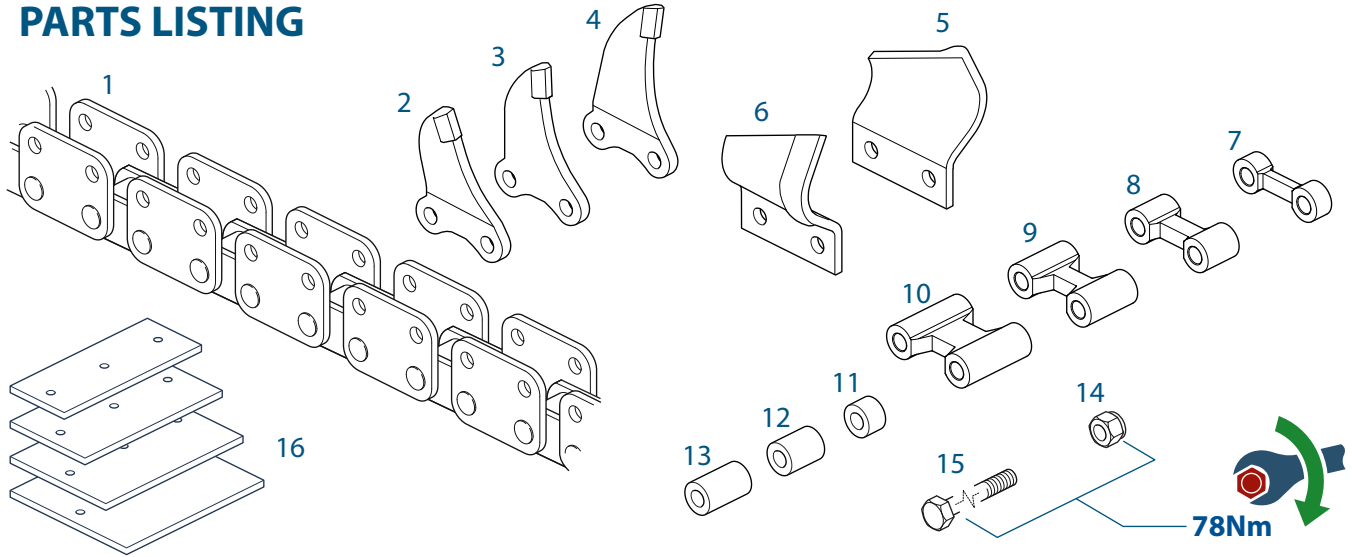

MT TRENCHER WORK INSTRUCTION

1200 x 150mm 41 STN COMBI

Part No: 44-2922 - Revision: 4 - Date: 25 November 2013 12:57 PM

PARTS LISTING

ITEM	PART NUMBER	REV*	QUANTITY	DESCRIPTION
1	44-2024	1	1	CHAIN - 82 LINKS(1200 DEEP)
1	44-2025	1	N/A	CHAIN - 64 LINKS (900 DEEP)
1	44-2026	1	N/A	CHAIN - 48 LINKS (600 DEEP)
2	44-2003	1	6	TOOTH - MINI-T RIGHT HAND TUNGSTEN
3	44-2002	1	13	TOOTH - MINI-T CENTRE TUNGSTEN
4	44-2001	1	6	TOOTH - MINI-T LEFT HAND TUNGSTEN
5	44-2010	1	8	TOOTH - MINI-T LEFT HAND EARTH
6	44-2011	1	8	TOOTH - MINI-T RIGHT HAND EARTH
7	44-2031	2	8	SPACER BLOCK - 12mm WIDE
8	44-2032	2	8	SPACER BLOCK - 25mm WIDE
9	44-2033	2	N/A	SPACER BLOCK - 37.5mm WIDE
10	44-2034	2	N/A	SPACER BLOCK - 50mm WIDE
11	44-2029	1	4	CHAIN SPACER - 15.3 LONG
12	44-2028	1	4	CHAIN SPACER - 30.0 LONG
13	44-2027	1	36	CHAIN SPACER - 38.5 LONG
14	99-9184	1	82	FIXING - NUT NYLOC M10
15	99-9124-025	1	8	FIXING - SETSCREW - M10 x 25mm
15	99-9124-030	1	16	FIXING - SETSCREW - M10 x 30mm
15	99-9114-040	1	8	FIXING - BOLT - M10 x 40mm
15	99-9114-050	1	8	FIXING - BOLT - M10 x 50mm
15	99-9114-055	1	N/A	FIXING - BOLT - M10 x 55mm
15	99-9114-060	1	N/A	FIXING - BOLT - M10 x 60mm
15	99-9114-065	1	6	FIXING - BOLT - M10 x 65mm
15	99-9114-070	1	8	FIXING - BOLT - M10 x 70mm
15	99-9114-075	1	12	FIXING - BOLT - M10 x 75mm
15	99-9114-080	1	4	FIXING - BOLT - M10 x 80mm
15	99-9114-085	1	N/A	FIXING - BOLT - M10 x 85mm
15	99-9114-090	1	4	FIXING - BOLT - M10 x 90mm
15	99-9114-100	1	8	FIXING - BOLT - M10 x 100mm
15	99-9114-110	1	N/A	FIXING - BOLT - M10 x 110mm
15	99-9114-120	1	N/A	FIXING - BOLT - M10 x 120mm
15	99-9114-200	1	N/A	FIXING - BOLT - M10 x 200mm
15	99-9114-210	1	N/A	FIXING - BOLT - M10 x 210mm
15	99-9114-230	1	N/A	FIXING - BOLT - M10 x 230mm
15	99-9114-250	1	N/A	FIXING - BOLT - M10 x 250mm
15	99-9114-260	1	N/A	FIXING - BOLT - M10 x 260mm
15	99-9114-280	1	N/A	FIXING - BOLT - M10 x 280mm
15	99-9114-290	1	N/A	FIXING - BOLT - M10 x 290mm
16	42-1058	1	1	SCRAPER - 332 x 130 (FOR 150 CHAIN)
16	42-1030	1	N/A	SCRAPER - 332 x 180 (FOR 200 CHAIN)
16	42-1052	1	N/A	SCRAPER - 332 x 230 (FOR 250 CHAIN)
16	42-1057	1	N/A	SCRAPER - 332 x 280 (FOR 300 CHAIN)