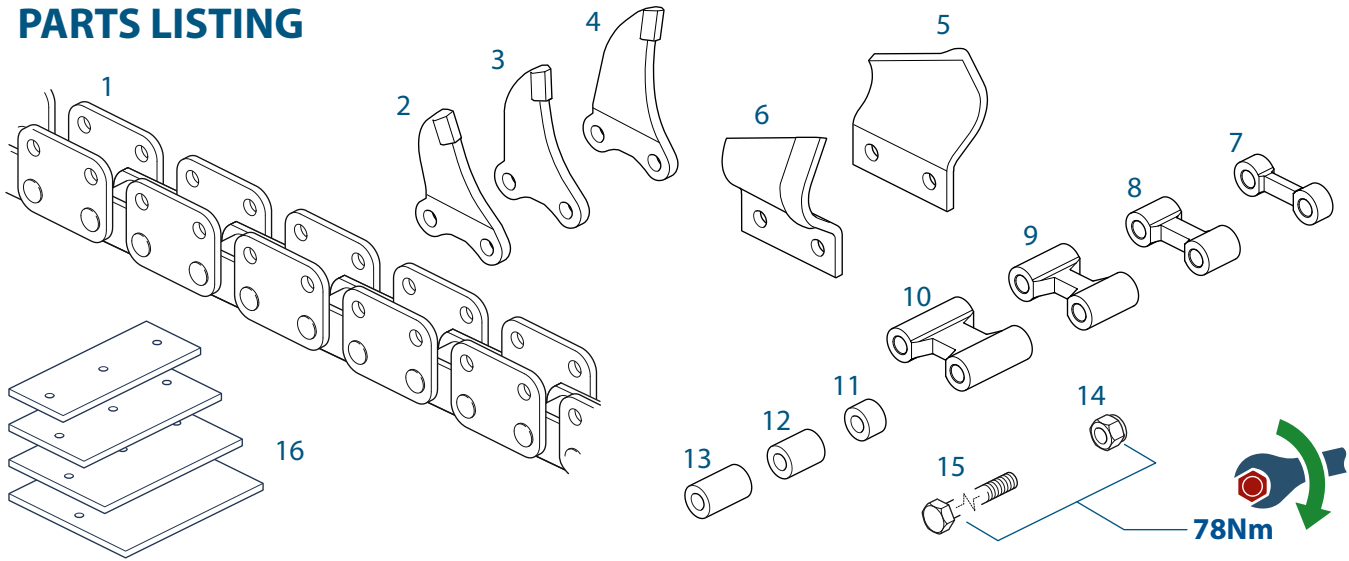

### PARTS LISTING

ITEM	PART NUMBER	REV*	QUANTITY	DESCRIPTION
1	44-2024	1	1	CHAIN - 82 LINKS(1200 DEEP)
1	44-2025	1	N/A	CHAIN - 64 LINKS (900 DEEP)
1	44-2026	1	N/A	CHAIN - 48 LINKS (600 DEEP)
2	44-2003	1	8	TOOTH - MINI-T RIGHT HAND TUNGSTEN
3	44-2002	1	9	TOOTH - MINI-T CENTRE TUNGSTEN
4	44-2001	1	8	TOOTH - MINI-T LEFT HAND TUNGSTEN
5	44-2010	1	8	TOOTH - MINI-T LEFT HAND EARTH
6	44-2011	1	8	TOOTH - MINI-T RIGHT HAND EARTH
7	44-2031	2	4	SPACER BLOCK - 12mm WIDE
8	44-2032	2	8	SPACER BLOCK - 25mm WIDE
9	44-2033	2	N/A	SPACER BLOCK - 37.5mm WIDE
10	44-2034	2	8	SPACER BLOCK - 50mm WIDE
11	44-2029	1	4	CHAIN SPACER - 15.3 LONG
12	44-2028	1	4	CHAIN SPACER - 30.0 LONG
13	44-2027	1	36	CHAIN SPACER - 38.5 LONG
14	99-9184	1	82	FIXING - NUT NYLOC M10
15	99-9124-025	1	8	FIXING - SETSCREW - M10 x 25mm
15	99-9124-030	1	12	FIXING - SETSCREW - M10 x 30mm
15	99-9114-040	1	4	FIXING - BOLT - M10 x 40mm
15	99-9114-050	1	8	FIXING - BOLT - M10 x 50mm
15	99-9114-055	1	N/A	FIXING - BOLT - M10 x 55mm
15	99-9114-060	1	N/A	FIXING - BOLT - M10 x 60mm
15	99-9114-065	1	6	FIXING - BOLT - M10 x 65mm
15	99-9114-070	1	8	FIXING - BOLT - M10 x 70mm
15	99-9114-075	1	12	FIXING - BOLT - M10 x 75mm
15	99-9114-080	1	4	FIXING - BOLT - M10 x 80mm
15	99-9114-085	1	N/A	FIXING - BOLT - M10 x 85mm
15	99-9114-090	1	4	FIXING - BOLT - M10 x 90mm
15	99-9114-100	1	8	FIXING - BOLT - M10 x 100mm
15	99-9114-110	1	N/A	FIXING - BOLT - M10 x 110mm
15	99-9114-120	1	8	FIXING - BOLT - M10 x 120mm
15	99-9114-200	1	N/A	FIXING - BOLT - M10 x 200mm
15	99-9114-210	1	N/A	FIXING - BOLT - M10 x 210mm
15	99-9114-230	1	N/A	FIXING - BOLT - M10 x 230mm
15	99-9114-250	1	N/A	FIXING - BOLT - M10 x 250mm
15	99-9114-260	1	N/A	FIXING - BOLT - M10 x 260mm
15	99-9114-280	1	N/A	FIXING - BOLT - M10 x 280mm
15	99-9114-290	1	N/A	FIXING - BOLT - M10 x 290mm
16	42-1058	1	N/A	SCRAPER - 332 x 130 (FOR 150 CHAIN)
16	42-1030	1	1	SCRAPER - 332 x 180 (FOR 200 CHAIN)
16	42-1052	1	N/A	SCRAPER - 332 x 230 (FOR 250 CHAIN)
16	42-1057	1	N/A	SCRAPER - 332 x 280 (FOR 300 CHAIN)